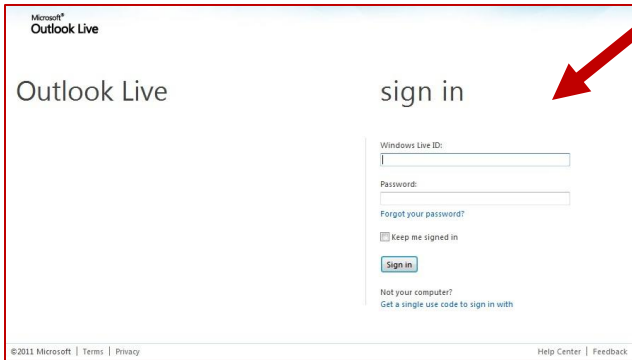

Student Email 2011

The new address for mail is: <https://mail.weymouthstudents.org>

This is the screen you should see.

The user name is the same as your computer login—with the address “@” included. Ex: 12jdsmith@weymouthstudents.org

The password now starts with a **7** instead of a **zero**. It is still six numbers.

The first time signing in you will be asked to confirm Language and Time zone. The language should default to English (United States) and the Time Zone as Eastern Time (US & Canada). If either of these is incorrect, you should change them using the drop-down arrows. Click OK when this window is correct.